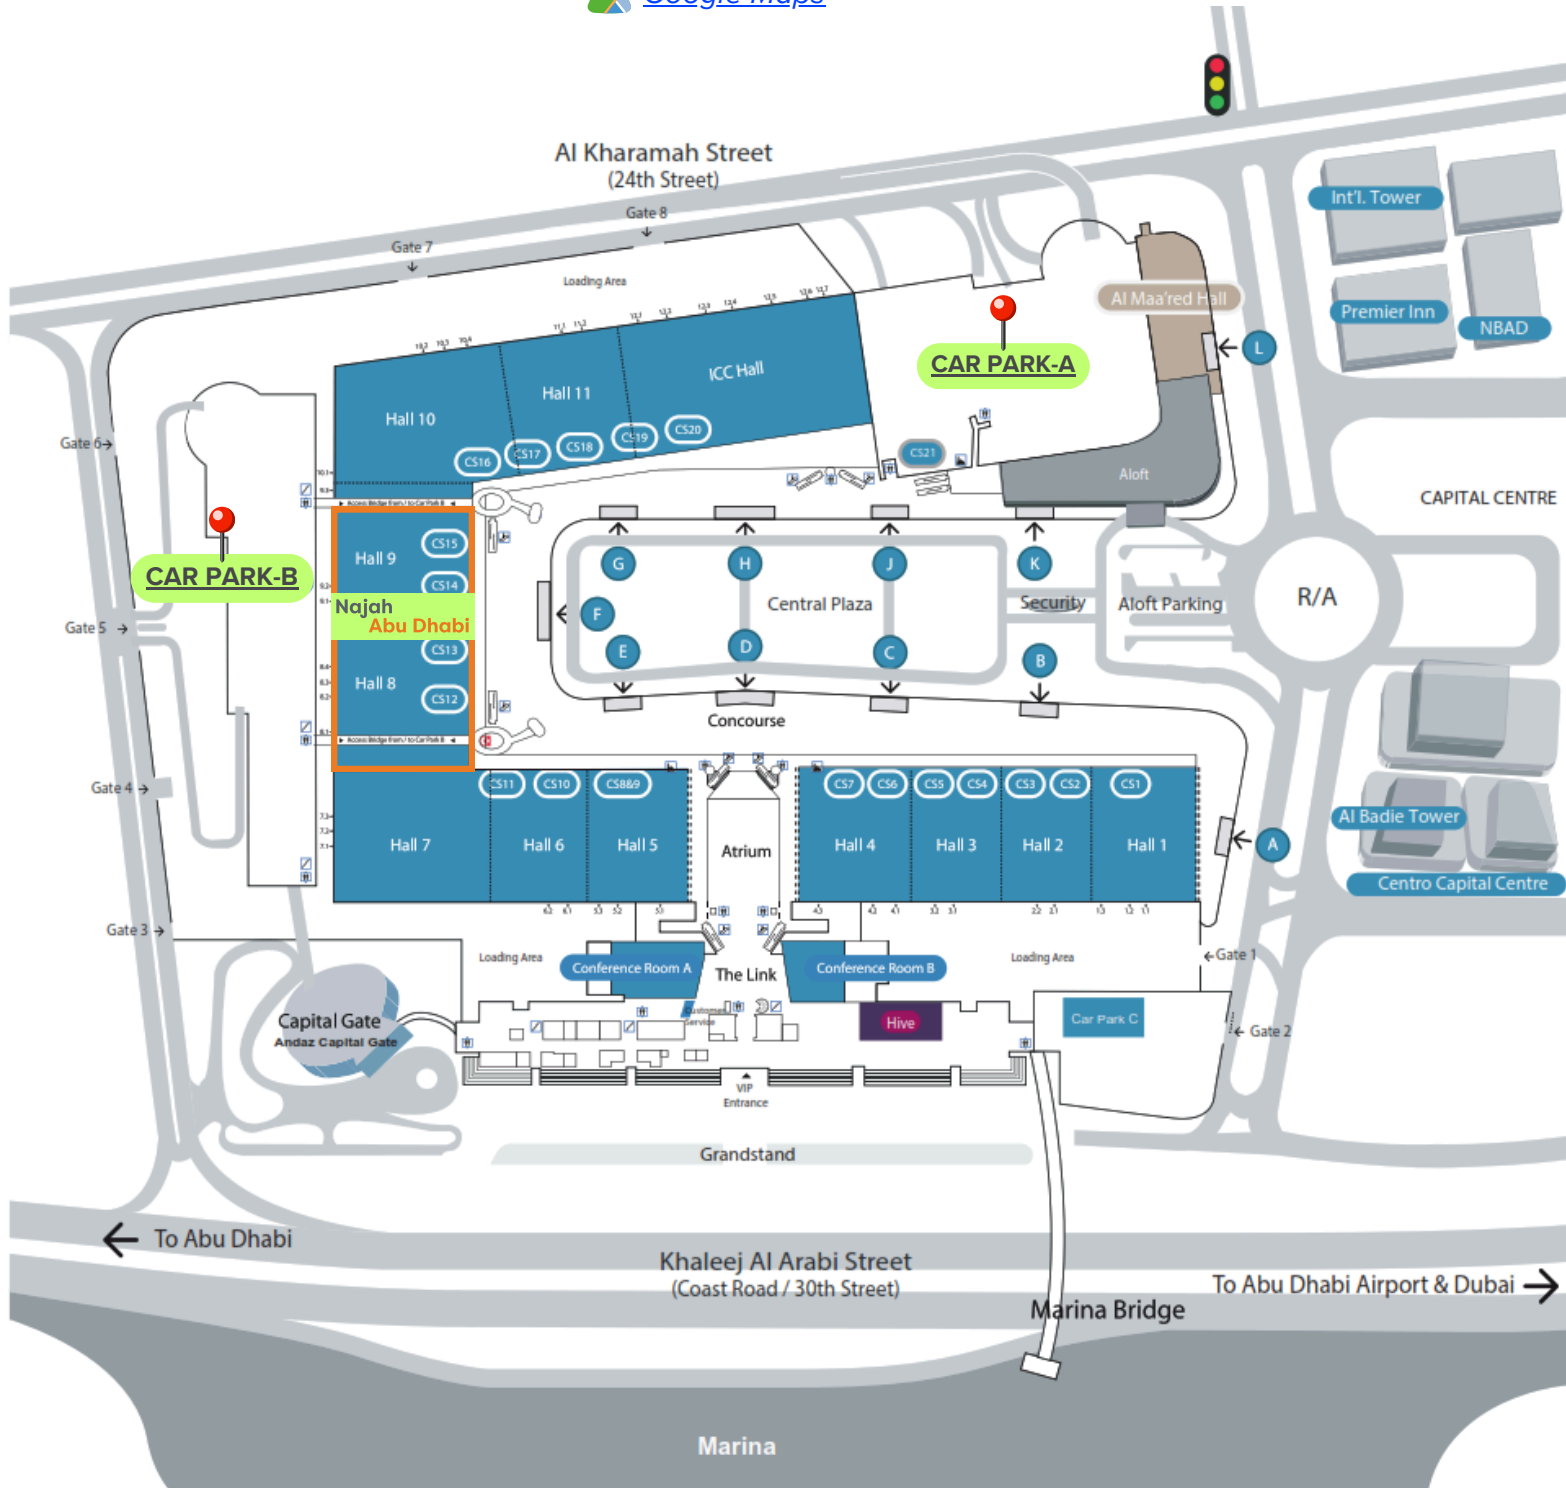

Najah Abu Dhabi

VENUE:
Halls 8 & 9
ADNEC Centre Abu Dhabi
 [Google Maps](#)

PARKING INFO

*STANDARD PARKING RATES

30 Min	Free
30-60 Min	20 AED
1-8 hours	40 AED
8-10 hours	50 AED
10-12 hours	60 AED
12-24 hours	80 AED

**These are subject to change at the discretion of the venue.*